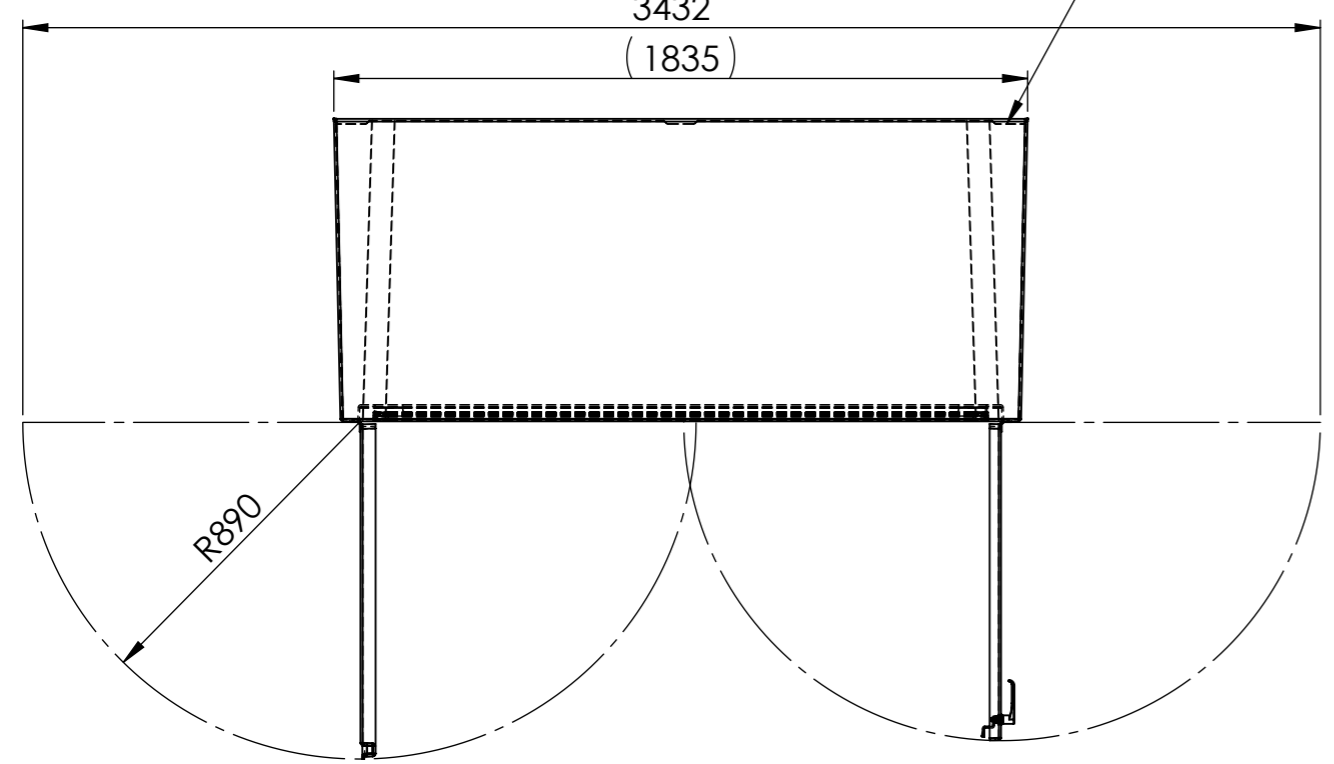

ISO View

DMO-01\_00

Top View  
3432  
(1835)

Colour	RALxxxx
Material	3-4mm GRP
Lock and hinges	Stainless steel 316
Weight cabinet	xxKg
Weight cabinet incl. content	Invulbaar
C.O.G.	X-916 / Y-372 / Z-1025 from datum
Text on cabinet	Invulbaar
Tag on cabinet	Invulbaar
Mounting instructions	Invulbaar

Scale: 1:20	Projection	Description:	Art.Nr:	Sheet	Format:
Units: mm		DMO Cabinet 01	DMO_01	1 of 6	A3