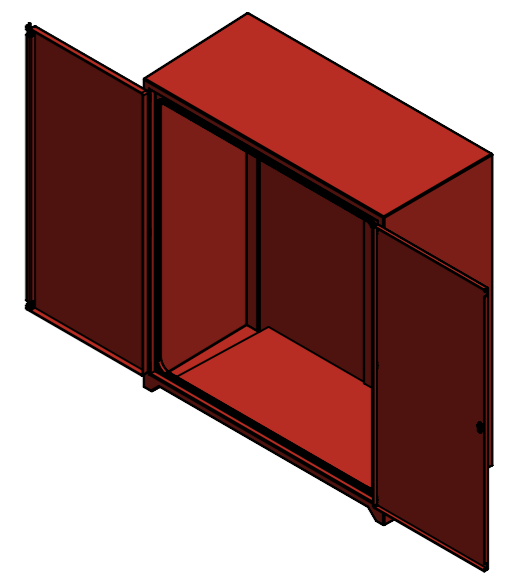

ISO View

DMO-01\_00

Top View  
3432  
(1835)

Colour	RALxxxx
Material	3-4mm GRP
Lock and hinges	Stainless steel 316
Weight cabinet	xxKg
Weight cabinet incl. content	Invulbaar
C.O.G.	X-916 / Y-372 / Z-1025 from datum
Text on cabinet	Invulbaar
Tag on cabinet	Invulbaar
Mounting instructions	Invulbaar

Scale: 1:20	Projection	Description:	Art.Nr:	Sheet	Format:
Units: mm		DMO Cabinet 01	DMO_01	1 of 6	A3